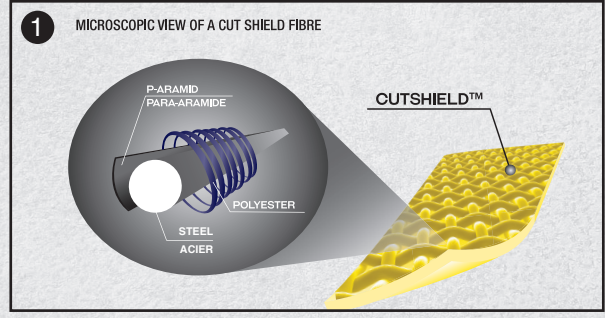

9547 Van Goat

CUT RESISTANT

3M THINSULATE™ C100 LINING ¹

3M Thinsulate™ C100 lining for superior warmth in cold conditions

CUTSHIELD™ ANSI LEVEL A5 ²

Cutshield™ P-aramid/steel/polyester liner for superior protection

GOATSKIN LEATHER ³

Hard-wearing full-grain goatskin leather offers exceptional strength and dexterity

DRIVER STYLE ⁴

Drivers style with ergonomic inset thumb for superior flexibility and comfort

SNUG-FITTING WRIST ⁵

Snug-fitting shirred elastic wrist keeps out dirt and debris with slip-on style cuff for quick and easy removal

CUT RESISTANT

PRODUCT # NAME BRAND	9547 VAN GOAT	RATINGS TECHNOLOGIES	ANSI 3 PUNCTURE	EN388 35220	ANSI A5 CUT
SIZE PACKAGED	S-XXL	ICONS			WINTER CUT RESISTANT
UPC		APPLICATIONS	Construction Industrial Oil+Gas		