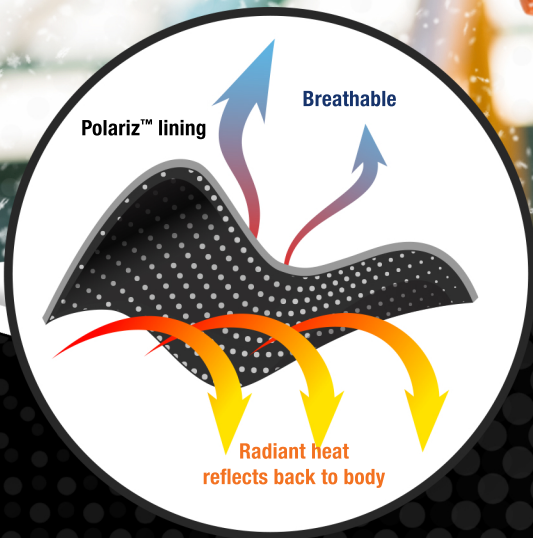

# HEAT LOSS

**65%**  
THE BODY LOSES  
OF ITS HEAT THROUGH RADIATION

Polariz™ microfleece lining is coated with mini aluminum dots that reflect radiant heat back towards the body to keep you warm. Polariz™ lining is found in our #9585 Commander gloves, new for Fall 2019.