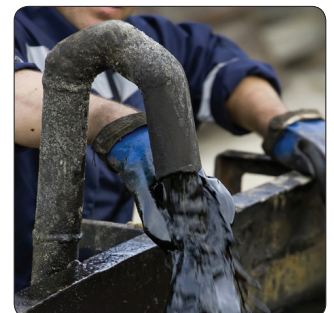

01/18/2013

HEAD OFFICE
7955 North Fraser Way
Burnaby, BC V5J 0A4
www.watsongloves.com

BURNABY
P 604 874 1105
F 604 875 9009
T 800 663 9509

CALGARY
P 403 279 2262
F 403 236 7919
T 800 363 7462

MISSISSAUGA
P 905 363 0727
F 905 363 0730
T 888 715 4299