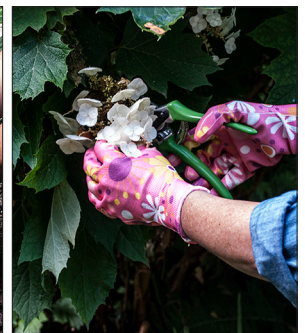

COATED

BURNABY

P 604 874 1105

F 604 875 9009

T 800 663 9509

CALGARY

P 403 279 2262

F 403 236 7919

T 800 363 7462

MISSISSAUGA

P 905 363 0727

F 905 363 0730

T 888 715 4299

HEAD OFFICE

7955 North Fraser Way

Burnaby, BC V5J 0A4

www.watsonsgloves.com