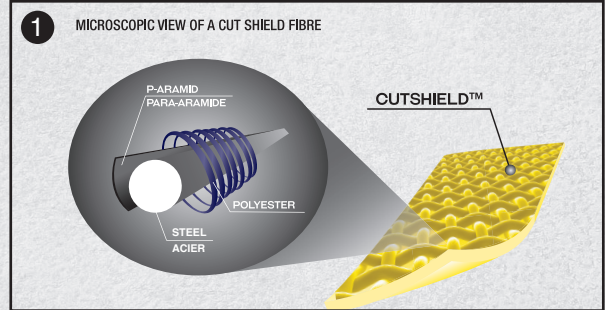

547 Van Goat

CUT RESISTANT

CUTSHIELD™ ANSI LEVEL A6

Cutshield™ P-aramid/steel/polyester liner for superior protection

WATER AND OIL RESISTANT

Dryhide™ water and oil resistant full-grain goatskin leather offers exceptional strength and dexterity

DRIVER STYLE

Drivers style with ergonomic inset thumb for superior flexibility and comfort

SNUG-FITTING WRIST

Snug-fitting shirred elastic wrist keeps out dirt and debris with slip-on style cuff for quick and easy removal

LEATHER

PRODUCT # NAME BRAND	547 VAN GOAT	RATINGS TECHNOLOGIES	ANSI 3 PUNCTURE EN388 3X32F ANSI A6 CUT DRYHIDE™
SIZE PACKAGED	XXS-XXL	ICONS	OIL RESISTANT CUT RESISTANT
UPC	XXS 065537906218 XS 065537906225 S 065537844992 M 065537845005 L 065537845012 XL 065537845029 XXL 065537845036	APPLICATIONS	Construction Industrial Oil+Gas