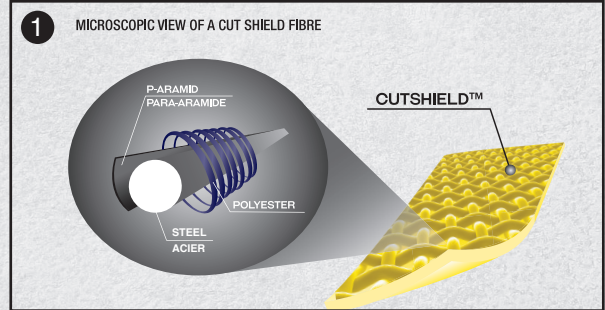

547 Van Goat

CUT RESISTANT

CUTSHIELD™ ANSI LEVEL A6

Cutshield™ P-aramid/steel/polyester liner for superior protection

WATER AND OIL RESISTANT

Dryhide™ water and oil resistant full-grain goatskin leather offers exceptional strength and dexterity

DRIVER STYLE

Drivers style with ergonomic inset thumb for superior flexibility and comfort

SNUG-FITTING WRIST

Snug-fitting shirred elastic wrist keeps out dirt and debris with slip-on style cuff for quick and easy removal

LEATHER

PRODUCT # NAME BRAND	547 VAN GOAT	RATINGS TECHNOLOGIES	
SIZE PACKAGED	XXS-XXL	ICONS	
UPC	XXS 065537906218 L 065537845012 XS 065537906225 XL 065537845029 S 065537844992 XXL 065537845036 M 065537845005	APPLICATIONS	Construction Industrial Oil+Gas