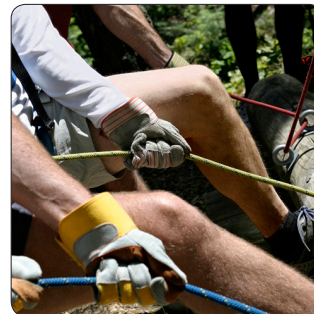

SPECIFICATIONS

STYLE # C281G
UPC 065537803210

NAME
Mad Dog

SIZE
OS

01/27/2020

HEAD OFFICE
7955 North Fraser Way
Burnaby, BC V5J 0A4
www.watsongloves.com

BURNABY
P 604 874 1105
F 604 875 9009
T 800 663 9509

CALGARY
P 403 279 2262
F 403 236 7919
T 800 363 7462

MISSISSAUGA
P 905 363 0727
F 905 363 0730
T 888 715 4299