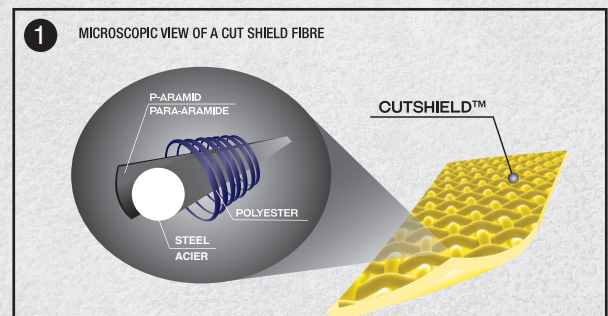

9547TPR Van Goat

IMPACT AND CUT RESISTANT

3M THINSULATE™ C100 LINING

3M Thinsulate™ C100 lining with an additional layer of microfleece for superior warmth in cold conditions

CUTSHIELD™ ANSI LEVEL A7

Cutshield™ premium P-aramid/steel/polyester liner for superior protection

WATER AND OIL RESISTANT

Dryhide™ water and oil resistant full-grain goatskin leather palm and back of hand is hard wearing and durable providing great dexterity

IMPACT PROTECTION

Flame resistant heavy duty rubber on back of hand, fingers and wrist provides impact protection

KEVLAR® THREAD

Stitched with Kevlar® thread provides strength and durability

DRIVER STYLE

Drivers style with ergonomic inset thumb for superior flexibility and comfort

SNUG-FITTING WRIST

Snug-fitting shirred elastic wrist keeps out dirt and debris with slip-on style cuff for quick and easy removal

LEATHER