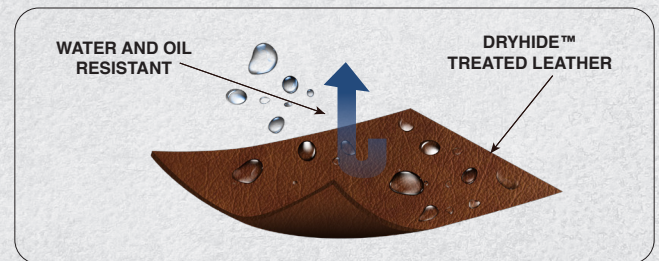

PRODUCT # | NAME | BRAND	9407 ICE STORM	RATINGS | TECHNOLOGIES	
SIZE | PRICE	S-XXL	ICONS	OIL RESISTANT WATER RESISTANT WINTER
UPC	S 065537864099 XL 065537864129 M 065537864105 XXL 065537864136 L 065537864112	APPLICATIONS	Oil + Gas Construction Utilities

BURNABY, BC
P 604 874 1105
F 604 875 9009
T 800 663 9509

CALGARY, AB
P 403 279 2262
F 403 236 7919
T 800 363 7462

MESA, AZ
P 623 401 5827
-
T 1 877 377 4111

HEAD OFFICE
7955 North Fraser Way
Burnaby, BC V5J 0A4
www.watsongloves.com