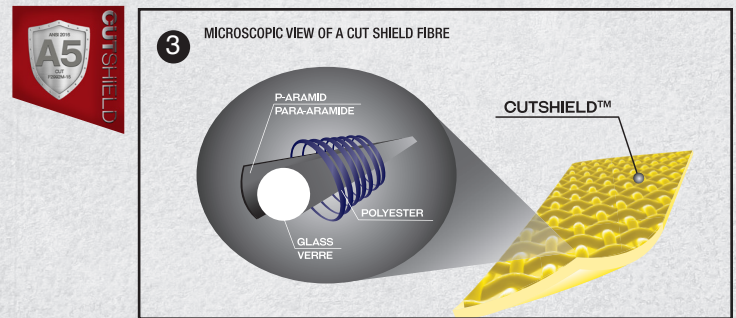

9407GCR Ice Storm

3M THINSULATE™ LINING ¹

Lightweight 3M Thinsulate™ C100 lining keeps hands warm in cold conditions

WATER RESISTANT COWHIDE ²

Dryhide™ water resistant cowhide leather palm and back, stitched with Kevlar® for a strong and durable all purpose glove

CUTSHIELD™ FULL SOCK LINER ³

Cutshield™ P-aramid/steel/polyester full sock liner for superior protection

GAUNTLET CUFF ⁴

Snug-fitting shirred elastic wrist with gauntlet style cuff and leather gore for additional wrist and forearm protection

ADDITIONAL ⁵

Proudly made in our local Burnaby, BC factory

PRODUCT # | NAME | BRAND	9407GCR ICE STORM	RATINGS | TECHNOLOGIES	ANSI/ISEA 105 A5 x x
SIZE | PRICE	S-XXL	ICONS	CUT RESISTANT WATER RESISTANT WINTER
UPC	S 065537864396 XL 065537864426 M 065537864402 XXL 065537864433 L 065537864419	APPLICATIONS	Oil + Gas Construction Utilities

BURNABY, BC
P 604 874 1105
F 604 875 9009
T 800 663 9509

CALGARY, AB
P 403 279 2262
F 403 236 7919
T 800 363 7462

MESA, AZ
P 623 401 5827
-
T 1 877 377 4111

HEAD OFFICE
7955 North Fraser Way
Burnaby, BC V5J 0A4
www.watsongloves.com