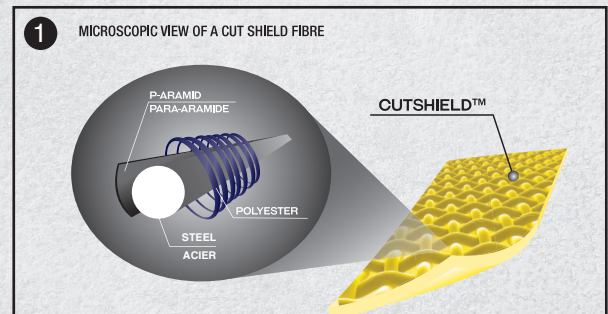

9547 Van Goat

CUT RESISTANT

1 3M THINSULATE™ C100 LINING

3M Thinsulate™ C100 lining with an additional layer of microfleece for superior warmth in cold conditions

2 CUTSHIELD™ FULL SOCK LINER

Cutshield™ P-aramid/steel/polyester liner for superior protection

3 WATER AND OIL RESISTANT

Dryhide™ water and oil resistant full-grain goatskin leather palm and back of hand is hard wearing and durable providing great dexterity

4 DRIVER STYLE

Drivers style with ergonomic inset thumb for superior flexibility and comfort

5 KEVLAR® THREAD

Stitched with Kevlar® thread provides strength and durability

6 SNUG-FITTING WRIST

Snug-fitting shirred elastic wrist keeps out dirt and debris with slip-on style cuff for quick and easy removal

CUT RESISTANT

PRODUCT # NAME BRAND	9547 VAN GOAT	RATINGS TECHNOLOGIES	EN388 3X44F ANSI/ISEA 105 A7 5 5 DRYHIDE
SIZE PACKAGED	XXS-XXL	ICONS	WINTER CUT RESISTANT WATER RESISTANT OIL RESISTANT
UPC	XXS 065537906232 XS 065537906249 S 065537899510 M 065537899329 L 065537899336 XL 065537899343 XXL 065537899350	APPLICATIONS	Construction Industrial Oil+Gas