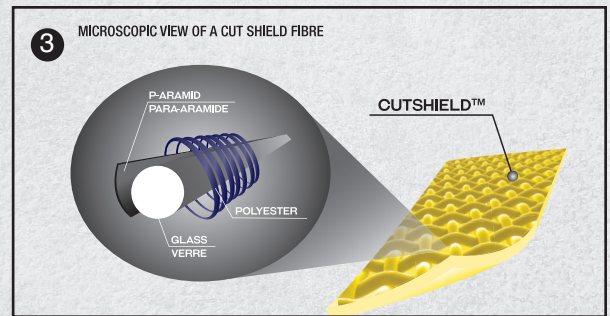

9407GCRE Ice Storm

3M THINSULATE™ LINING ¹

3M Thinsulate™ C200 palm / C300 back lining provides additional warm in cold conditions

OIL RESISTANT COWHIDE ²

Dryhide™ water and oil resistant cowhide leather palm and back, stitched with Kevlar® for a strong and durable all purpose glove

CUTSHIELD™ FULL SOCK LINER ³

Cutshield™ P-aramid/steel/polyester full sock liner for superior protection

GAUNTLET CUFF ⁴

Snug-fitting shirred elastic wrist with gauntlet style cuff and leather gore for additional wrist and forearm protection

ADDITIONAL ⁵

Proudly made in our local Burnaby, BC factory

PRODUCT # | NAME | BRAND	9407GCRE ICE STORM	RATINGS | TECHNOLOGIES	ANSI/ISEA 105 A5 X X
SIZE | PRICE	S-XXL	ICONS	CUT RESISTANT OIL RESISTANT WATER RESISTANT WINTER
UPC	S 065537904627 XL 065537904658 M 065537904634 XXL 065537901206 L 065537904641	APPLICATIONS	Oil + Gas Construction Utilities

BURNABY, BC
P 604 874 1105
F 604 875 9009
T 800 663 9509

CALGARY, AB
P 403 279 2262
F 403 236 7919
T 800 363 7462

MESA, AZ
P 623 401 5827
-
T 1 877 377 4111

HEAD OFFICE
7955 North Fraser Way
Burnaby, BC V5J 0A4
www.watsongloves.com